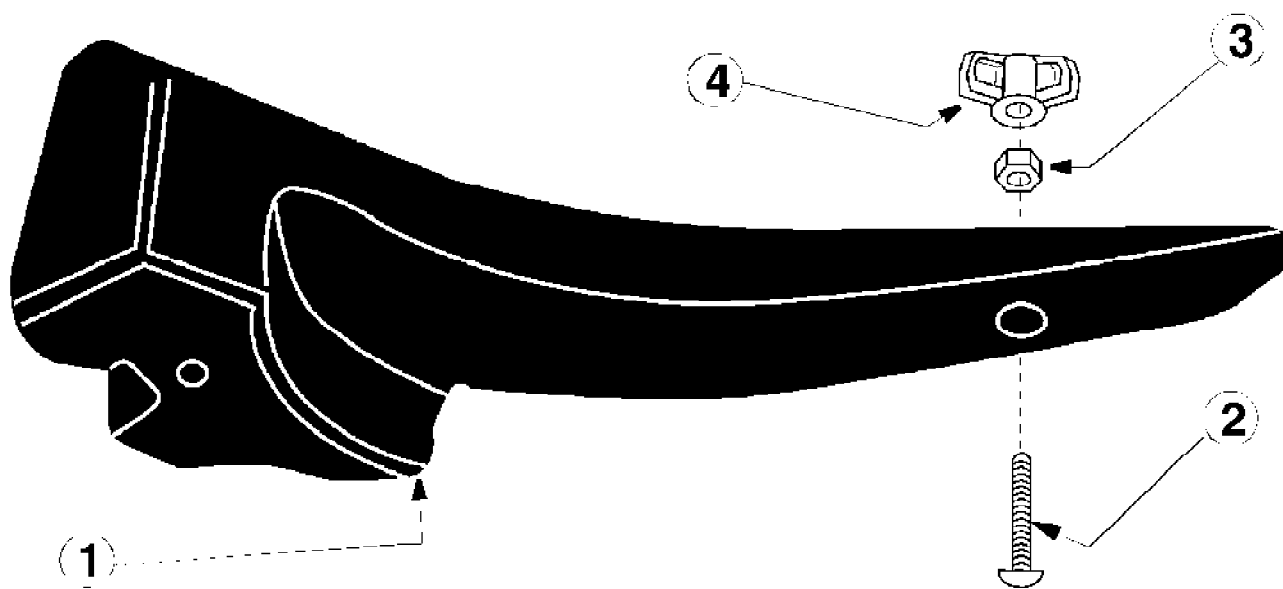

190-112-000 (1998)  
38"/42" Mulching Kit

190-112-000 (1998)  
38"/42" Mulching Kit

---

Ref #	Part Number	Qty	S/P/F	Description
1	731-1643	1	S	Mulching Plug
2	710-0578	1	/P	Machine Screw (1/4")
3	712-0291	1	S	Hex Locking Nut (1/4")
4	712-3087	1	/P	Wing Nut (1/4")